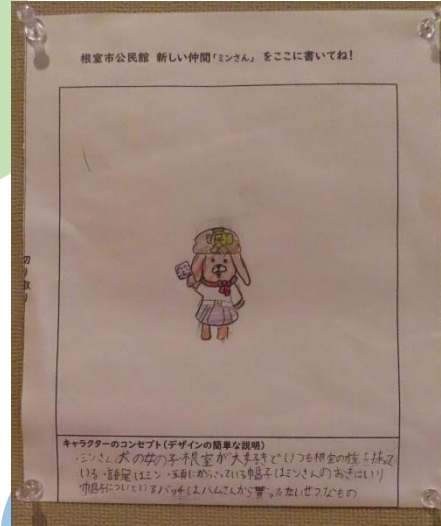

## ミンさん

# 館

カンさん

The background features several large, solid-colored circles in shades of blue, orange, green, and yellow. In the bottom right corner, there is a small, stylized character with a white face, black eyes, and orange mouth, surrounded by yellow teardrop-like shapes.