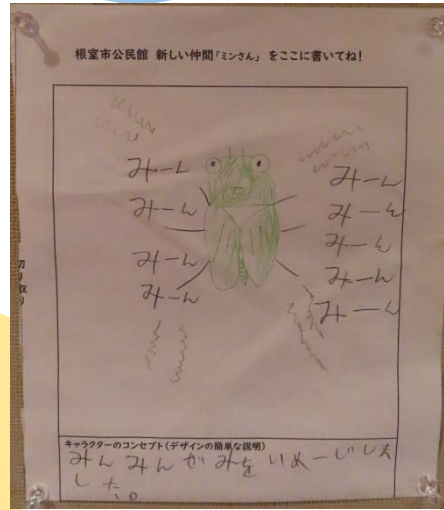

## ミンさん

# 館

カンさん

The background features several large, solid-colored circles in shades of blue, orange, green, and yellow. In the bottom right corner, there is a small, stylized character with a white face, black eyes, and orange mouth, surrounded by yellow teardrop-like shapes.